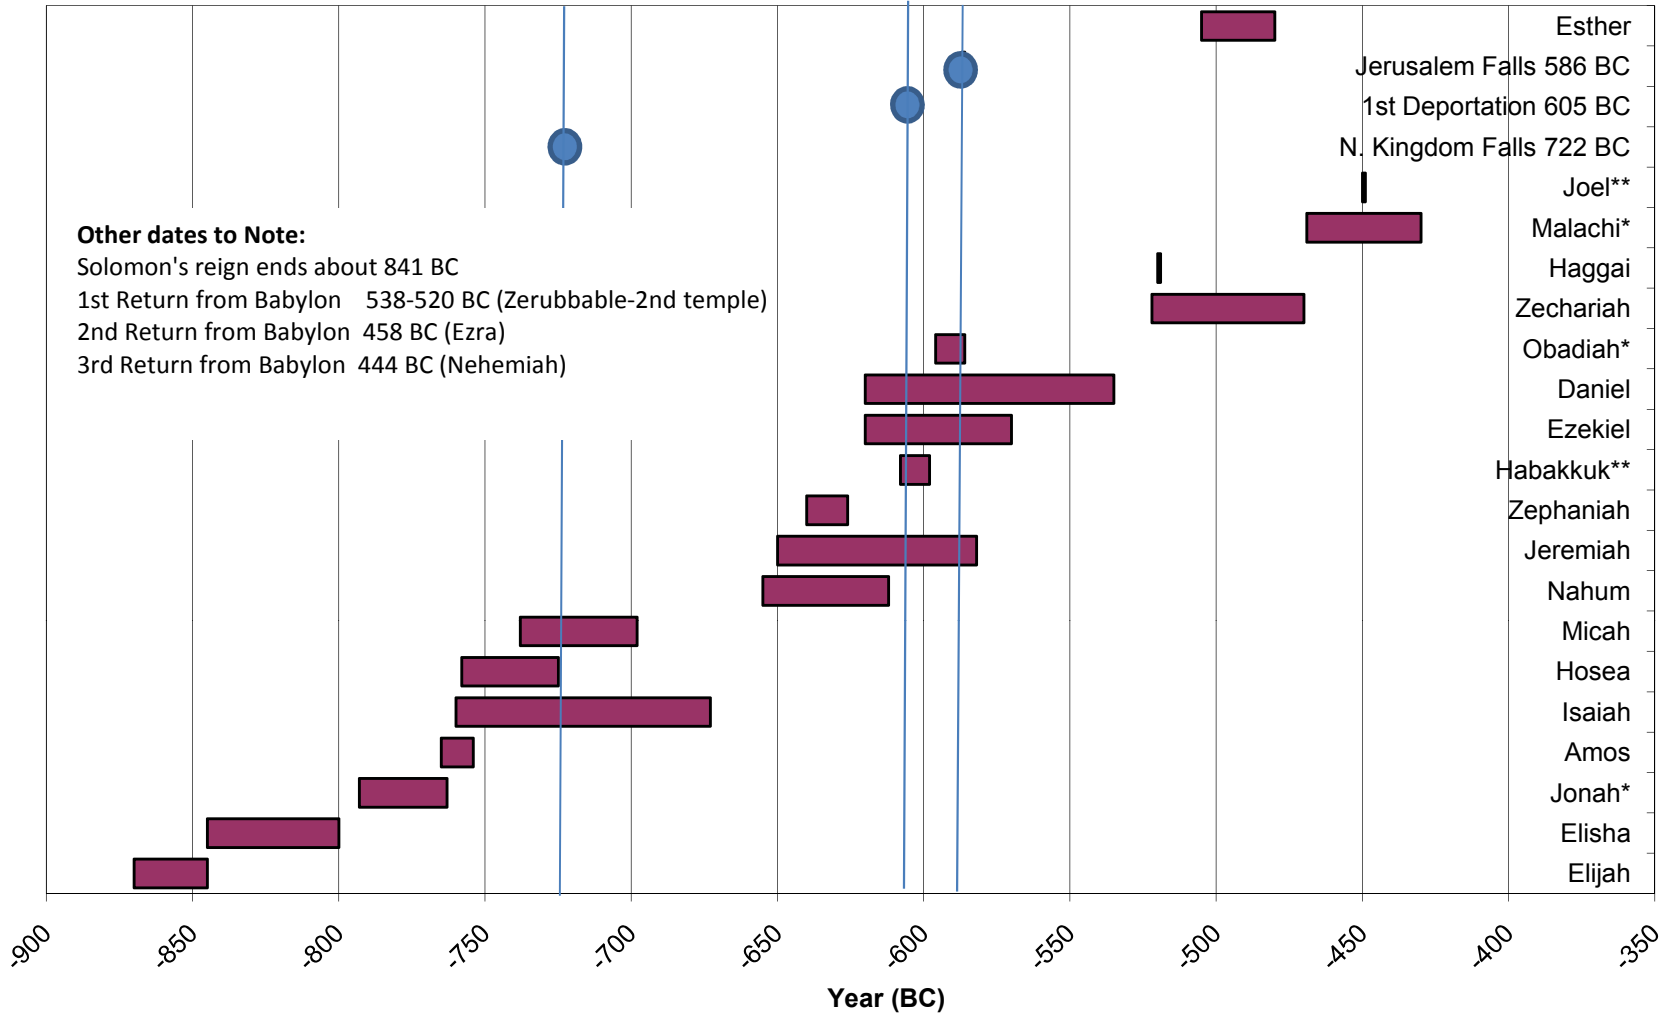

Ministry Period-Prophets

Time reflects years of ministry, not necessarily the life of the prophet. *Dates are uncertain. Jonah may be a little earlier than shown (around 800 BC).
 **Multiple ranges of dates have been proposed based upon limited internal information. Joel is especially uncertain. Archer places Joel around 820 BC.